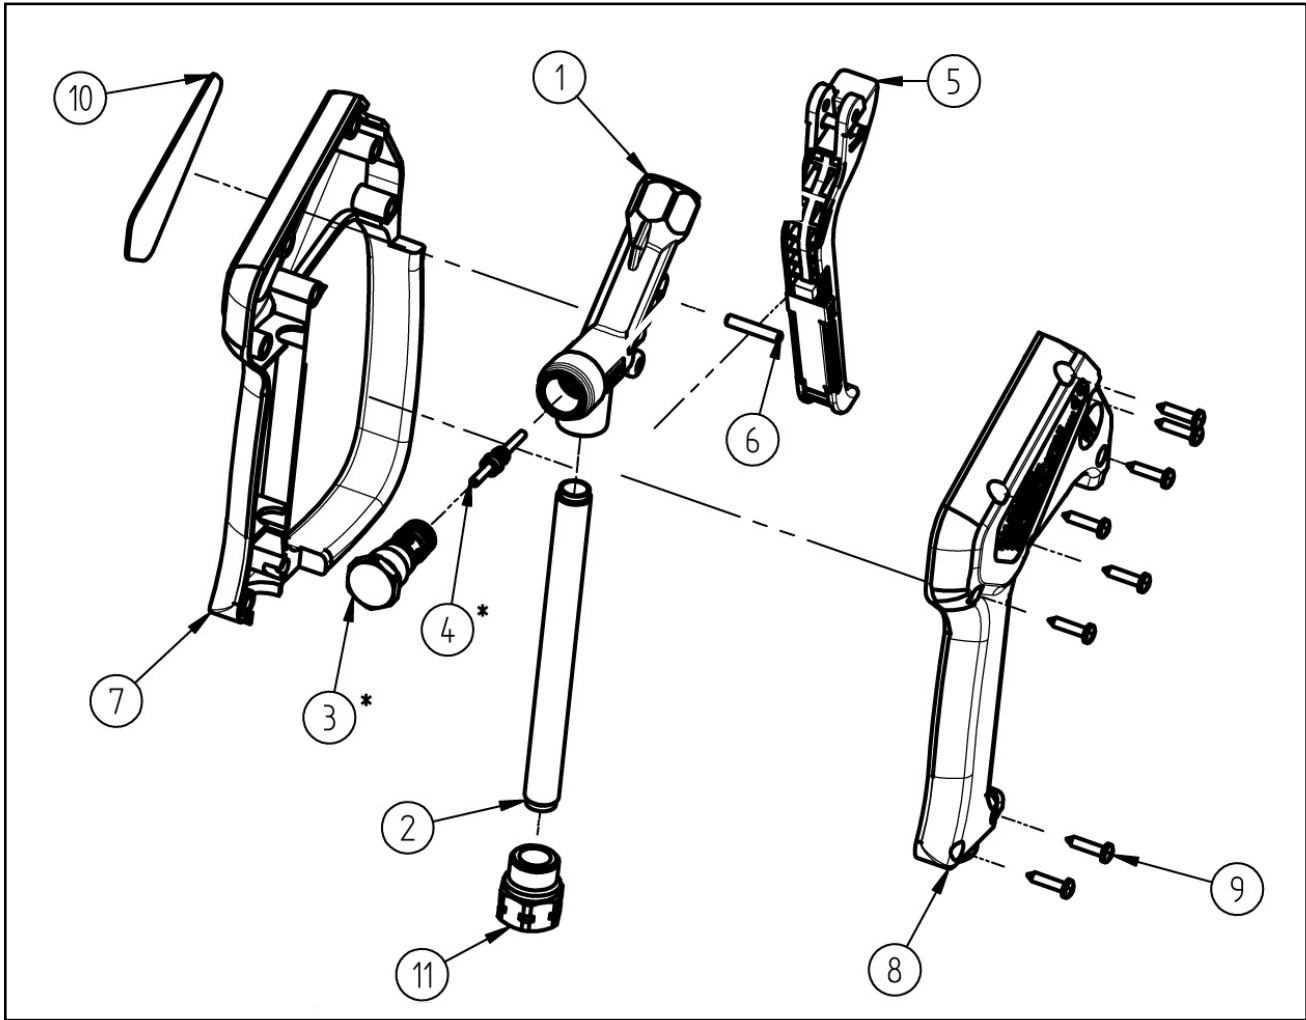

Spare Parts
Spray Gun ST - 2305 (safety orange)
 Item-No. 202305605

Pos.	Item-No.	Description
1	01 0007 343	Housing ST-2300/2600 1/4" NPT
2	07 0001 397	Pipe inlet
3	20 2300 455	Valve TM ST-2300/2600
4	20 2300 380	Piston rod complete
5	20 2300 411	Trigger complete
6	04 0007 081	Axle for trigger
7	02 0008 615	Plastic housing with handle
8	02 0008 620	Plastic housing
9	04 0000 051	Screw 3.5x16
10	02 0008 830	Label grey
11	04 0001 024	Inlet nut 3/8 NPT female